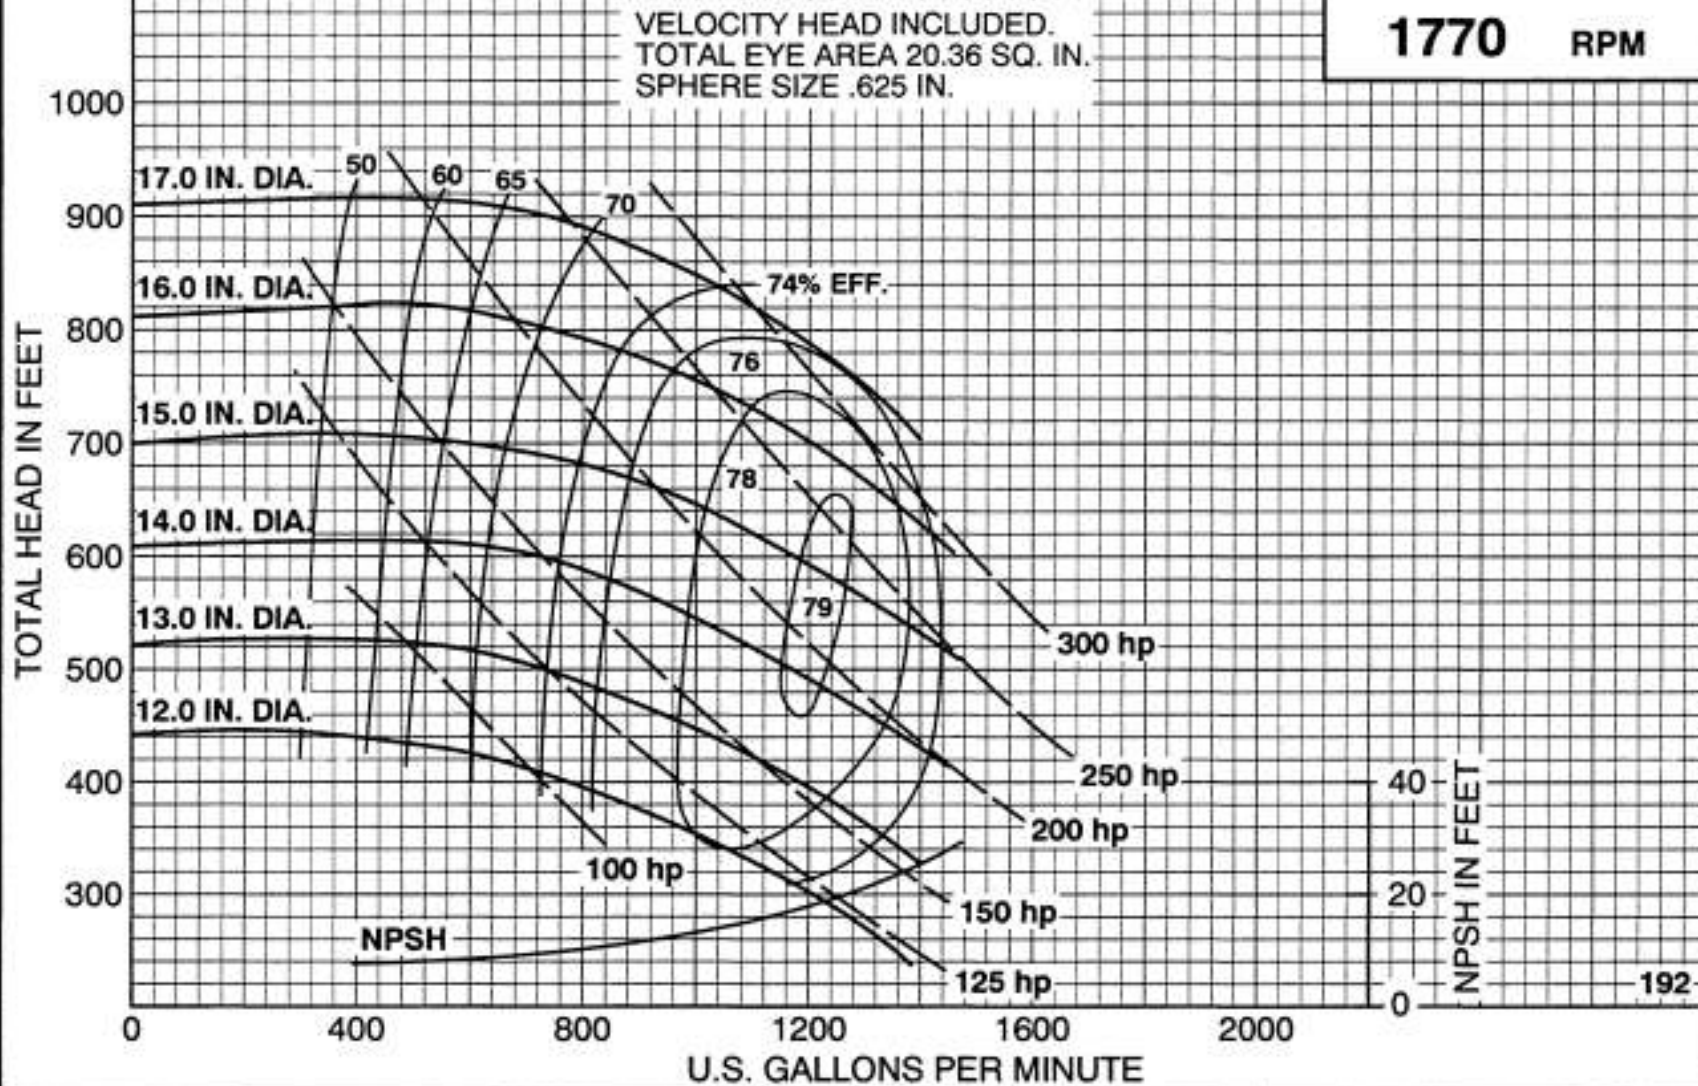

SECTION 1440

HORIZONTAL SPLIT CASE PUMPS

Type 5TUT16B - 3 stg. Size 5 X 6 X 17.0

Peerless Pump Company
Indianapolis, IN 46207-7026

1770 RPM

IMPELLER: 2692297/98 & 2675910/11 (1)

CURVE: 2897413

(1) For silicon bronze impeller material only (standard bronze fitted pumps)
For special materials use curves 2855389 or C-14104R for 1750 RPM.